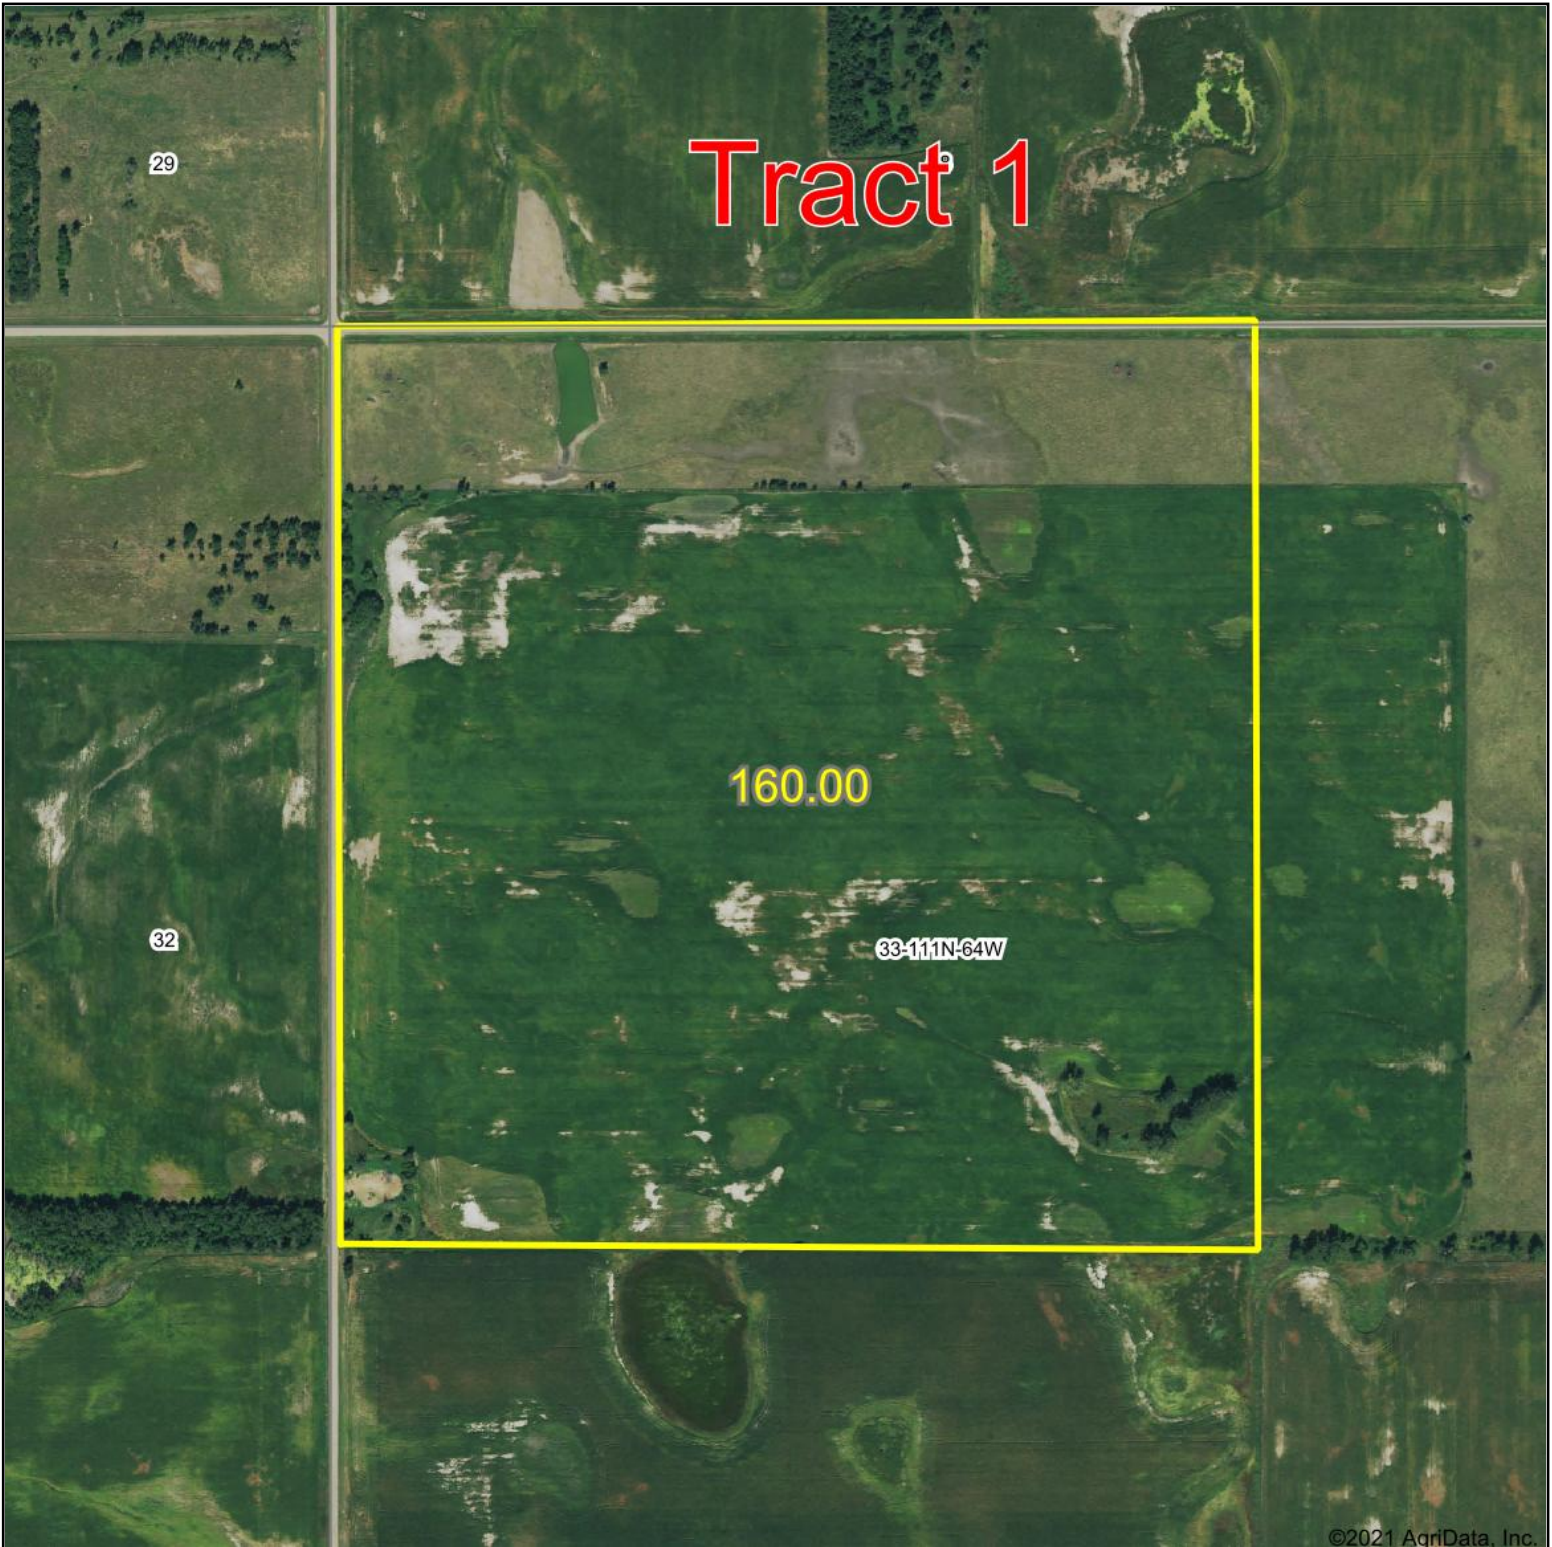

Aerial Map

©2021 AgriData, Inc.

Map Center: 44° 22' 54.06, -98° 32' 4.2

33-111N-64W
Beadle County
South Dakota

10/1/2021